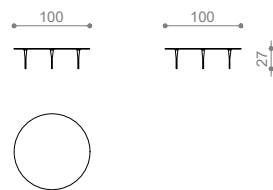

COD. N185003 M

tavolino rotondo | *round coffee table*
monocolore | *monochrome*