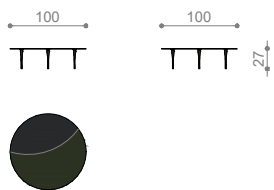

COD. N185008 M

tavolino rotondo | *round coffee table*
monocolore | *monochrome*

COD. N185003 A

tavolino rotondo | *round coffee table*
tortora - marrone | *taupe - brown*

COD. N185003 B

tavolino rotondo | *round coffee table*
verde scuro - nero | *dark green - black*